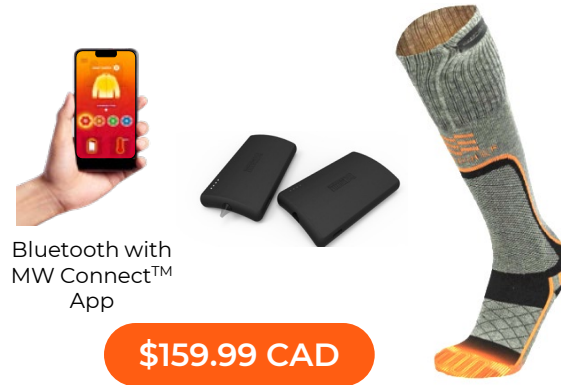

PRO MERINO HEATED SOCK

$159.99 CAD

- ✓ Bluetooth with MW Connect™ App
- ✓ Heal and Toe Reinforcement
- ✓ Merino Wool Blend
- ✓ **Heat Under + Over Toes**
- ✓ Over the Calf Length
- ✓ Sweatsheer® Moisture Wicking
- ✓ Odorsheer® Anti-Odor Control
- ✓ L/R Design
- ✓ Comfort Toe
- ✓ Arch Support
- ✓ No slip Features
- ✓ Bluetooth Control
- ✓ Up to 8 Hours of Heat
- ✓ **High Capacity Slim/Curved 3.7V Bluetooth Battery**
- ✓ Flat Wire to Battery
- ✓ Available Sizes SM, MD, LG