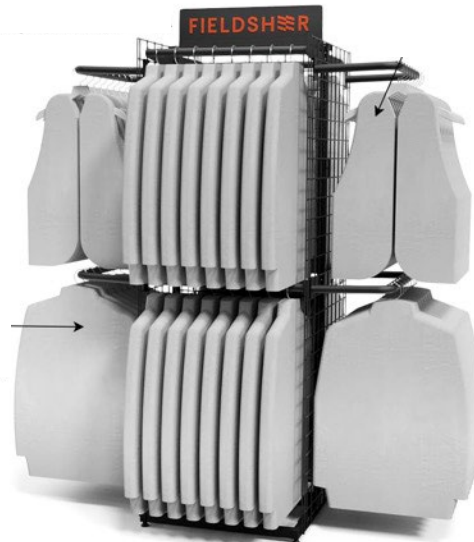

Part Number: **MWPAGON0322** **Display**
MWKTGRAPH1822 **Kit**

Features:

- Larger Updated Gondola Display can fit more items per display
- Kit is for retailers who want to display garments only or have a larger assortment

Specifications:

- 23.5 in x 20 in x 60 in
- Simple to Assemble
- Eye Catching Display for Boxed Goods

Includes:

- 4 Cross Bars – 12 12” Pegs
- Kit adds 4 Cross Bars & 4 Additional 12” Peg